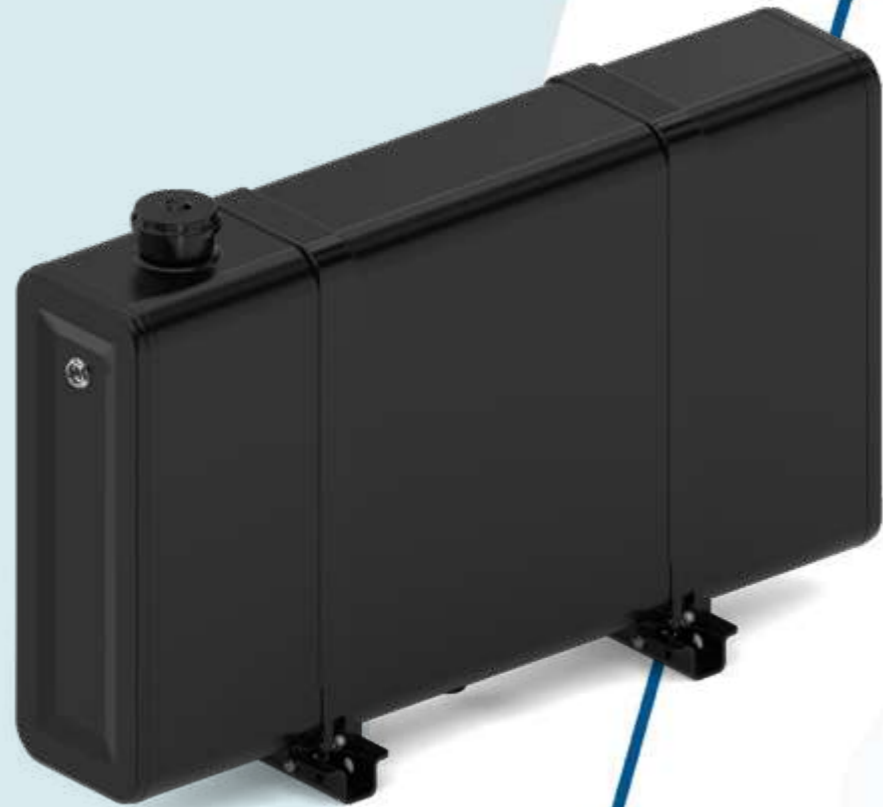

MONTAJ KİTİ / MOUNTING KIT

204456
Ayak/Bracket

204458
Kuşak/Strap

204457
Kuşak/Strap

001784
Kuşak Lastiği/Strap Rubber

200446
Depo Kapagi/Tank Cap

001557
Ayak Takozu/Bracket Rubber

STEEL
OIL
TANKS
25X70
REAR MOUNTED