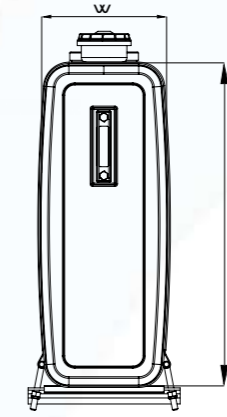

200494
Ayak/Bracket

200223
Kuşak/Strap

201902
Kuşak/Strap

001688
Kuşak Lastiği/Strap Rubber

201557
Pim Takımı/Pin Sets

200446
Depo Kapağı/Tank Cap

001557
Ayak Takozu/Bracket Rubber

ALUMINIUM
OIL
TANKS
28X70
REAR MOUNTED