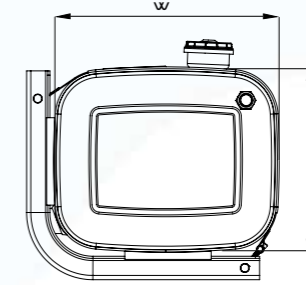

ALUMINIUM
OIL
TANKS
42X52
SIDE MOUNTED

Seri No Serial No	Yükseklik (mm) Height (mm)	Genişlik (mm) Width (mm)	Uzunluk (mm) Length (mm)	Hacim (lt) Capacity (lt)
AS 4252 040	420	520	400	75
AS 4252 050	420	520	500	90
AS 4252 060	420	520	600	110