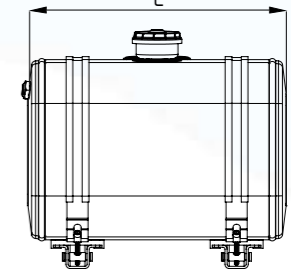

ALUMINIUM
OIL
TANKS
42X52
SIDE MOUNTED

Seri No Serial No	Yükseklik (mm) Height (mm)	Genişlik (mm) Width (mm)	Uzunluk (mm) Length (mm)	Hacim (lt) Capacity (lt)
AS 4252 040	420	520	400	75
AS 4252 050	420	520	500	90
AS 4252 060	420	520	600	110