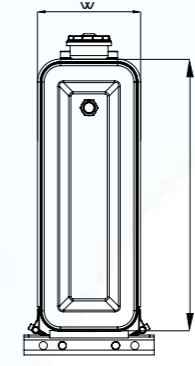

MONTAJ KITI / MOUNTING KIT

204456
Ayak/Bracket

204458
Kuşak/Strap

204457
Kuşak/Strap

001640
Kuşak Lastiği/Strap Rubber

200446
Depo Kapagı/Tank Cap

001641
Ayak Takozu/Bracket Rubber

ALUMINIUM
OIL
TANKS
25X70
REAR MOUNTED