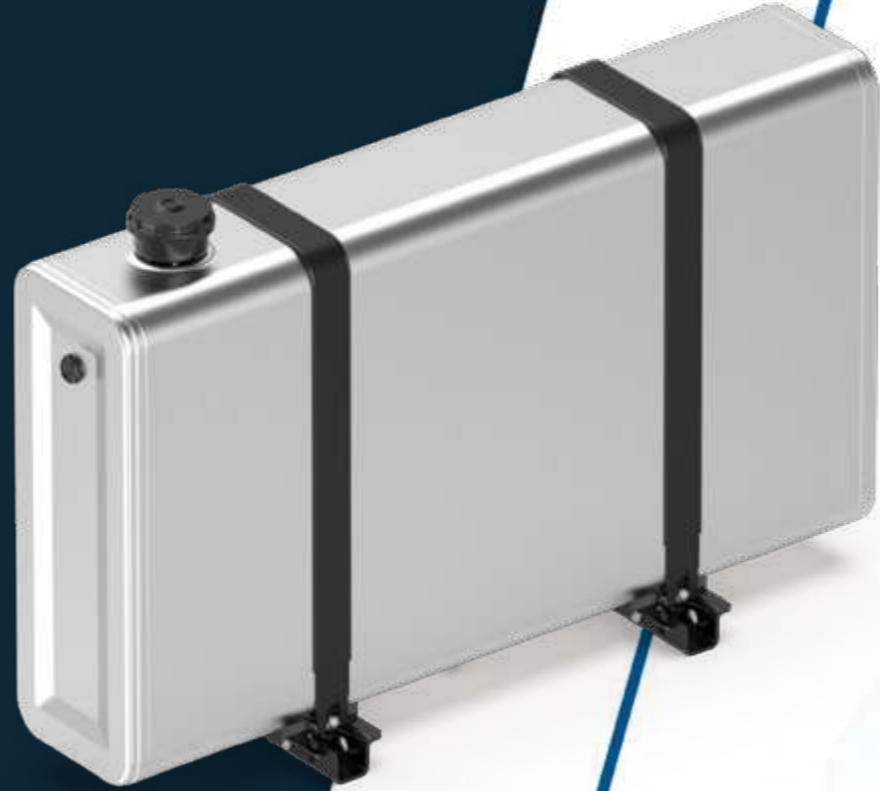

MONTAJ KITI / MOUNTING KIT

204456
Ayak/Bracket

204458
Kuşak/Strap

204457
Kuşak/Strap

001640
Kuşak Lastiği/Strap Rubber

200446
Depo Kapagı/Tank Cap

001641
Ayak Takozu/Bracket Rubber

ALUMINIUM
OIL
TANKS
25X70
REAR MOUNTED