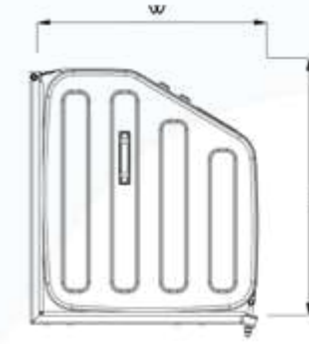

ALUMINIUM
OIL
TANKS
63X70
SIDE MOUNTED

Seri No Serial No	Yükseklik (mm) Height (mm)	Genişlik (mm) Width (mm)	Uzunluk (mm) Length (mm)	Hacim (lt) Capacity (lt)
AS 6370 050	700	630	500	195
AS 6370 060	700	630	600	230
AS 6370 065	700	630	650	250

MONTAJ KITI / MOUNTING KIT