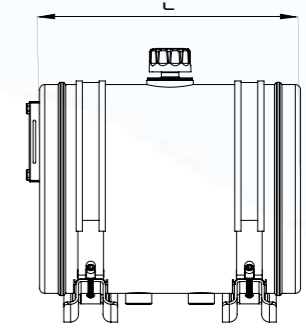

ALUMINIUM
OIL
TANKS
Ø625
SIDE MOUNTED

Seri No Serial No	Yükseklik (mm) Height (mm)	Genişlik (mm) Width (mm)	Uzunluk (mm) Length (mm)	Hacim (lt) Capacity (lt)
AS 625 045		Ø625	450	130
AS 625 055		Ø625	550	160
AS 625 070		Ø625	700	200
AS 625 077		Ø625	770	230
AS 625 085		Ø625	850	250

MONTAJ KITI / MOUNTING KIT