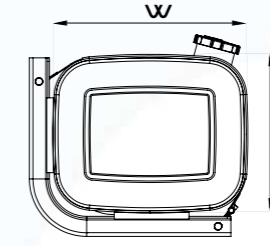

STEEL
FUEL
TANKS
42X52

Seri No Serial No	Yükseklik (mm) Height (mm)	Genişlik (mm) Width (mm)	Uzunluk (mm) Length (mm)	Hacim (lt) Capacity (lt)
SF 4252 050	420	520	500	90
SF 4252 085	420	520	850	160
SF 4252 110	420	520	1100	210
SF 4252 135	420	520	1350	260