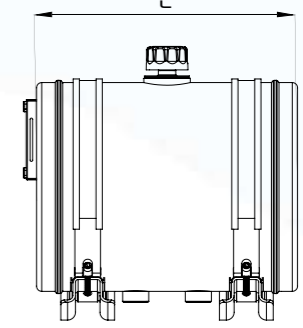

ALUMINIUM
OIL
TANKS
Ø400
SIDE MOUNTED

Seri No Serial No	Yükseklik (mm) Height (mm)	Genişlik (mm) Width (mm)	Uzunluk (mm) Length (mm)	Hacim (lt) Capacity (lt)
AS 400 035		Ø400	350	40
AS 400 050		Ø400	500	60
AS 400 065		Ø400	650	80
AS 400 080		Ø400	800	100
AS 400 100		Ø400	1000	120

MONTAJ KITI / MOUNTING KIT