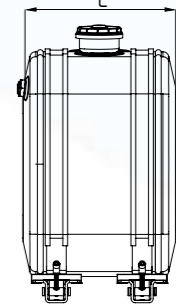

ALUMINIUM
OIL
TANKS
56X64
SIDE MOUNTED

Seri No Serial No	Yükseklik (mm) Height (mm)	Genişlik (mm) Width (mm)	Uzunluk (mm) Length (mm)	Hacim (lt) Capacity (lt)
AS 5664 040	560	640	400	120
AS 5664 050	560	640	500	160
AS 5664 060	560	640	600	190