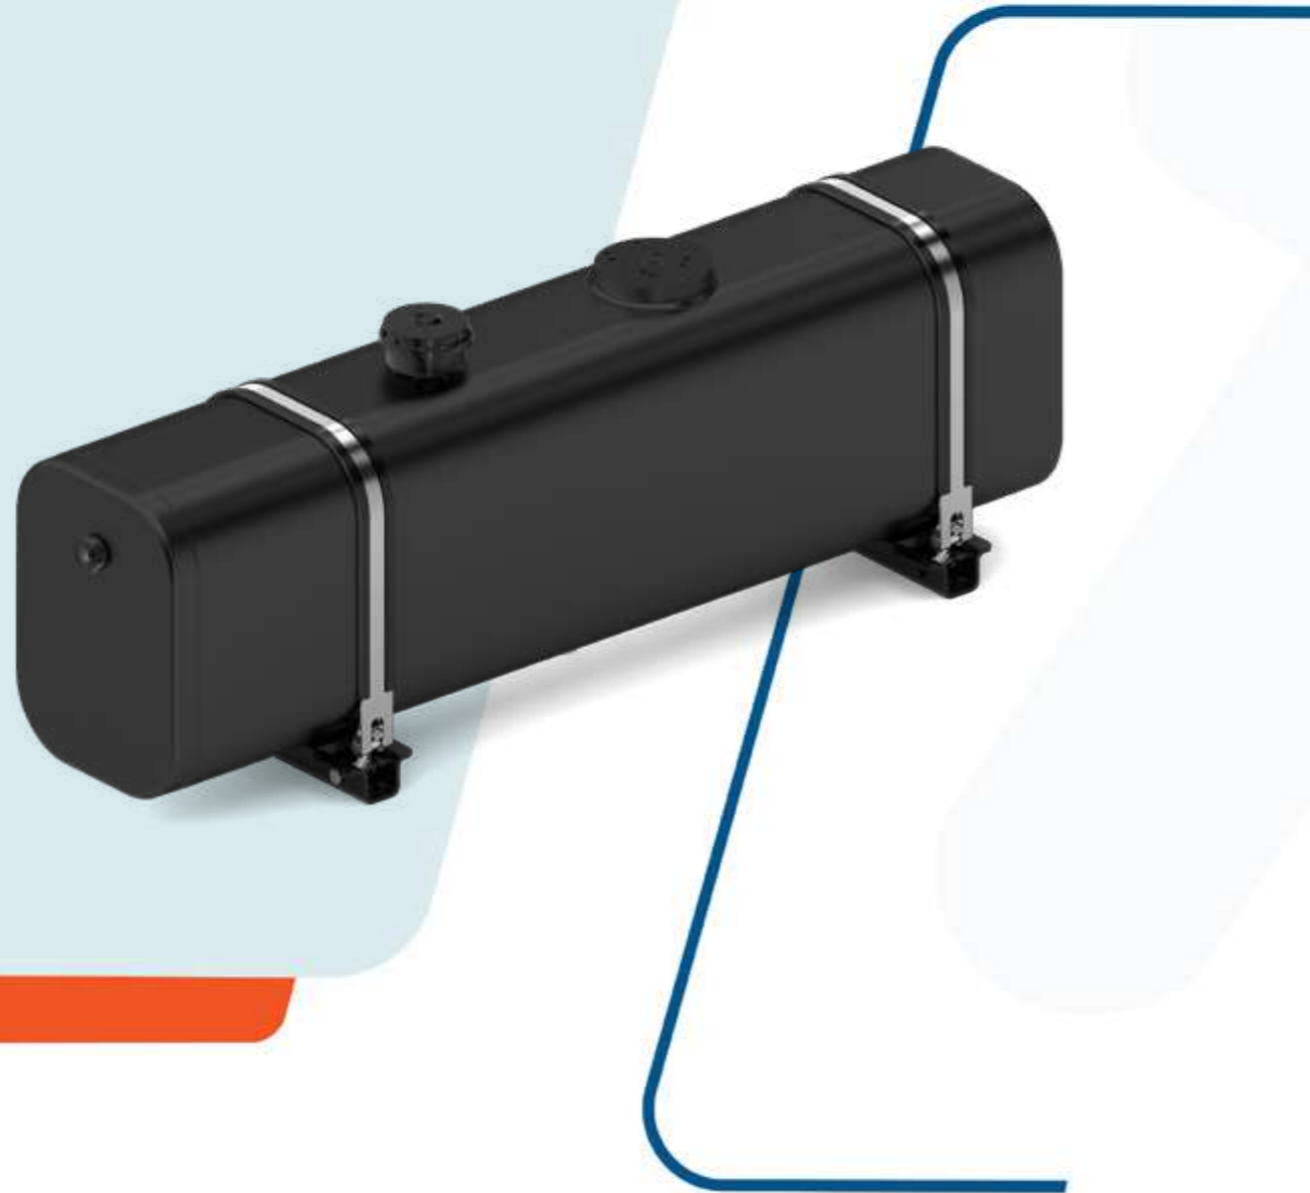

MONTAJ KITI / MOUNTING KIT

204285
Ayak/Bracket

203722
Kuşak/Strap

204283
Kuşak/Strap

001194
Kuşak Lastiği/Strap Rubber

200446
Depo Kapağı/Tank Cap

001185
Ayak Takozu/Bracket Rubber

STEEL
OIL
TANKS
31X41
REAR MOUNTED