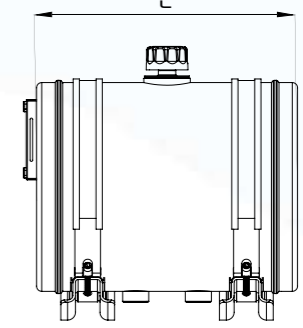

ALUMINIUM
OIL
TANKS
Ø660
SIDE MOUNTED

Seri No Serial No	Yükseklik (mm) Height (mm)	Genişlik (mm) Width (mm)	Uzunluk (mm) Length (mm)	Hacim (lt) Capacity (lt)
AS 660 045		Ø660	450	150
AS 660 055		Ø660	550	180
AS 660 065		Ø660	650	220
AS 660 075		Ø660	750	250
AS 660 090		Ø660	900	300

MONTAJ KITI / MOUNTING KIT